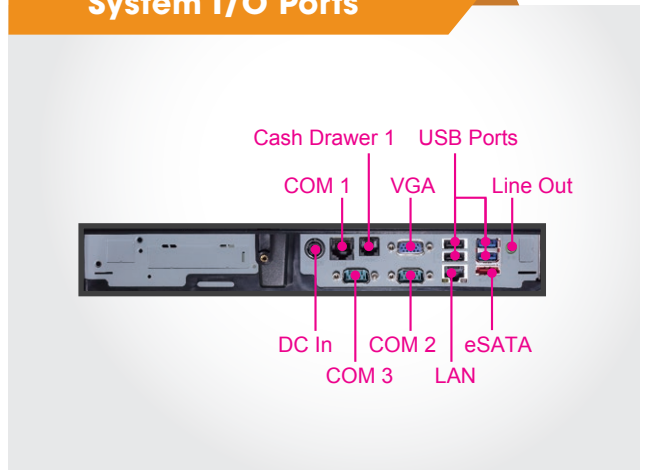

PA-6980(PPC)

› High Performance 15" POS Terminal / Panel PC

Features

- High performance with Intel® 7th / 6th Gen. Core™ i7 / i5 / i3 and Pentium® / Celeron® processor
- 15" true flat touchscreen
- HDD easy maintenance design
- VESA 100 x 100 standard
- MSR / i-Button / Fingerprint / VFD / 2nd display / wireless LAN / RFID (Optional)
- Small footprint stand with integrated 120W AC adaptor holder kit
- Bezel-free and waterproof front panel

Specifications

System	CPU Support	Intel® Core™ 7th Gen. Processor	Intel® Core™ 6th Gen. Processor
		Intel® Core™ i7-7700, TDP 65W Intel® Core™ i5-7500, TDP 65W Intel® Core™ i3-7101E, TDP 54W Intel® Pentium® G4560, TDP 54W	Intel® Core™ i5-6500, TDP 65W Intel® Core™ i3-6100, TDP 51W Intel® Celeron® G3900, TDP 51W
	Memory	2 x DDR4 SO-DIMM slots (up to 32GB) (DDR4 max capacity is 16GB on one slot)	
	Core Logic	Intel® H110	
	Network	Gigabit 10/100/1000 Base-T Fast Ethernet	
	Audio	2W speaker	
	Power Supply	120 watt power adapter	
	System Weight	6.6 kg (POS) / 5.3 kg (PPC)	
	Dimensions (W x H x D)	Normal Stand POS type: 367.49 x 319.65 x 265.95 mm Printer Stand POS type: 367.49 x 398.88 x 274.56 mm PPC type: 367.49 x 281.95 x 74.88 mm	
	O.S. Support	Windows 10 IoT Enterprise / Windows 8.1 / POSReady 7	
Storage	SATA	1 x 2.5" HDD or SSD	
I/O Ports	USB	3 x USB 2.0 ports / 2 x USB 3.0 ports	
	Serial Ports	1 x RJ45 (COM 1), 3 x DB-9 COM 2/3/4 (option), +5V/+12V selectable by jumper setting	
	E-SATA	1 x E-SATA port	
	LAN	1 x RJ-45	
	VGA	1 x DB-15 VGA interface	
	Cash Drawer	1 x RJ11 (+12V or +24V selectable) (default at +12V)	
	DC In	1 x 4 pin DC power jack	
Display	Line Out	1 x 3.5 mm phone jack	
	LCD	15" TFT LCD	
	Max. Resolution	1024 x 768	
	Brightness	250 cd/m ²	
	Touchscreen	Bezel-free: 5-wire analog resistive / projected capacitive	
Environment	Tilt Angle	0~68 degrees	
	EMC & Safety	CE / FCC	
	Operating Temp.	0°C~35°C	
	Storage Temp.	-20°C~60°C	
	Humidity	20%~90%	

POS Highlights

PPC Highlights

System I/O Ports

Dimensions